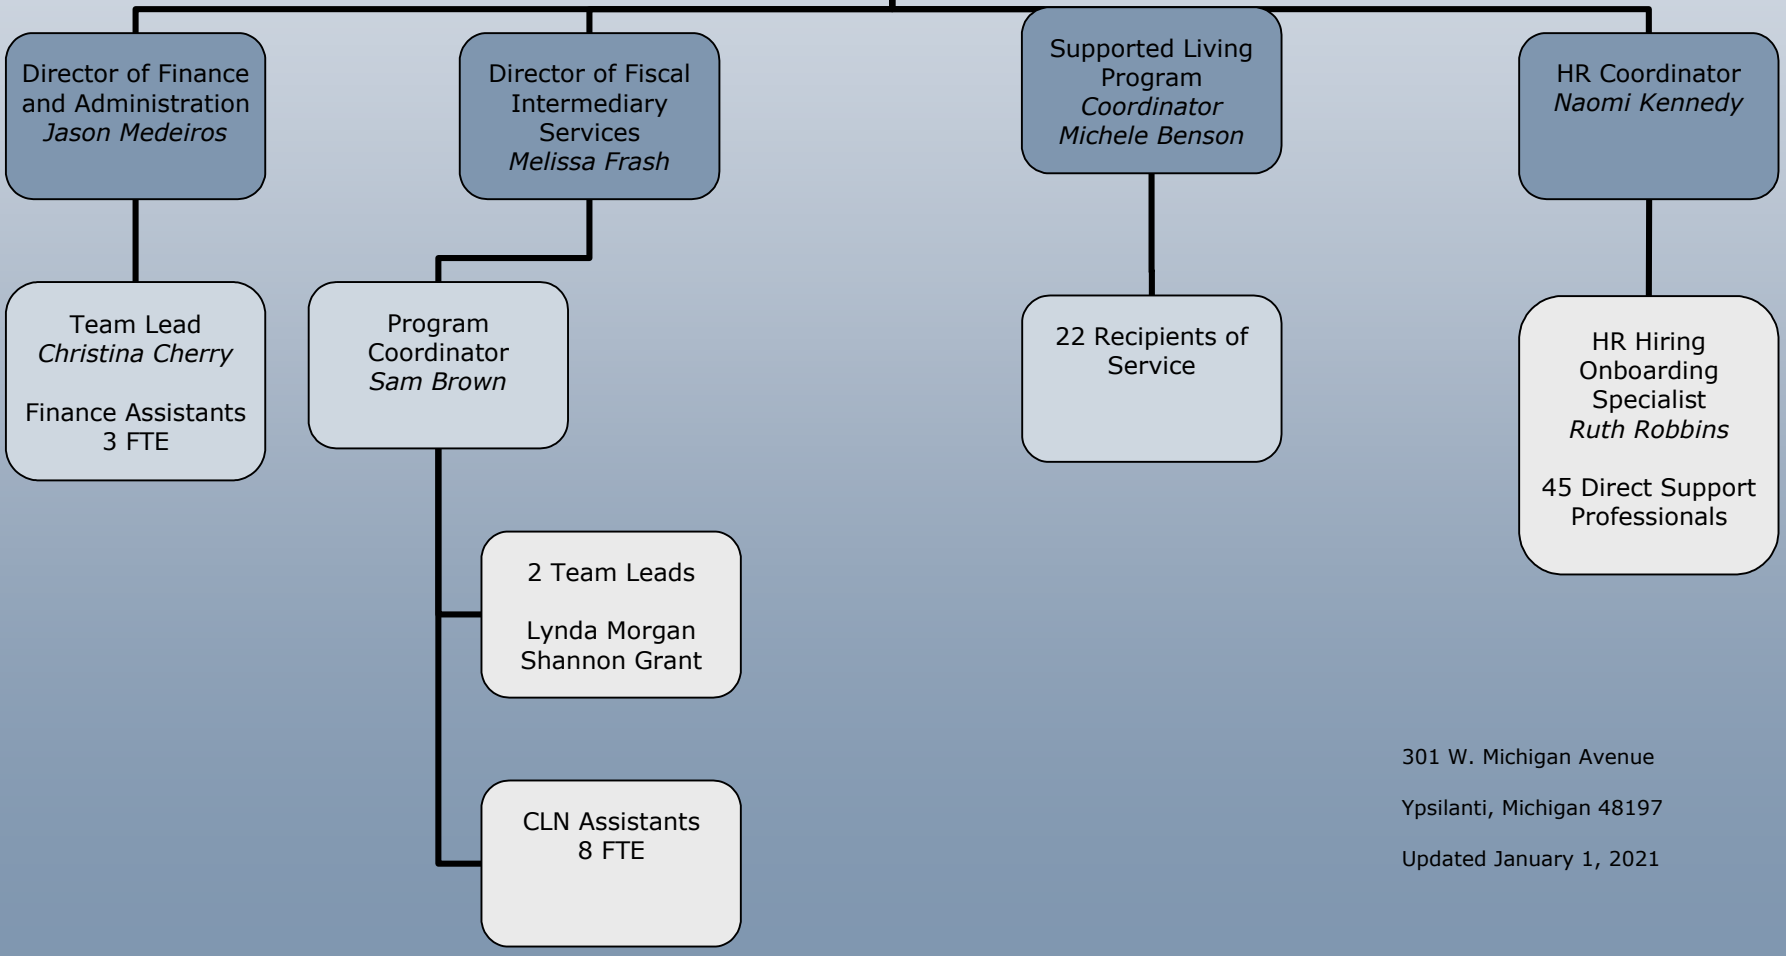

# Community Alliance

Executive Director  
Kathy Grant

301 W. Michigan Avenue  
Ypsilanti, Michigan 48197  
Updated January 1, 2021